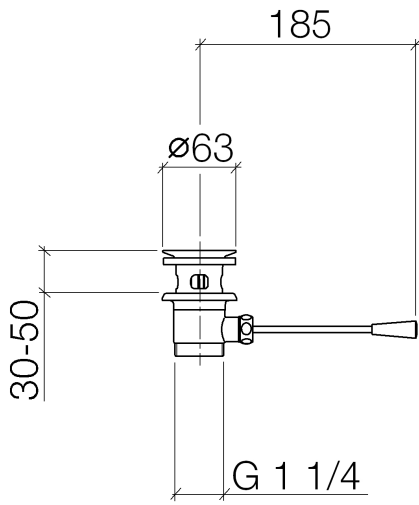

Basin Waste 1 1/4" - Champagne (22kt Gold)

IMO

10 300 970

- length of knee lever 185 mm
- Only suitable for basins with an overflow.

Fits: IMO, LULU, MADISON, MEM, TARA, CL.1, LISSÉ, VAIA, META, CYO

	Champagne (22kt Gold)	10 300 970-47
	Chrome	10 300 970-00
	Brushed Platinum	10 300 970-06
	Platinum	10 300 970-08
	Durabross (23kt Gold)	10 300 970-09
	Dark Chrome	10 300 970-19
	Light Gold	10 300 970-26
	Brushed Light Gold	10 300 970-27
	Brushed Durabross (23kt Gold)	10 300 970-28
	Matte Black	10 300 970-33
	Brushed Bronze	10 300 970-42
	Brushed Champagne (22kt Gold)	10 300 970-46
	Brushed Chrome	10 300 970-93
	Brushed Dark Platinum	10 300 970-99

10 300 970

10 300 970

Parts for other finishes can be found here: [Chrome](#)

Spare parts list

No.	Item Number	Name	Quantity used	Delivery time
1	90 11 01 026 00-47	cup	1	30
2	04 31 20 016 00-47	plug	1	30
3	04 28 10 026 00 90	accessories	1	2
4	09 14 03 025 90	seal	1	2
5	09 11 01 023-47	cup	1	30
6	09 14 05 040 90	seal	1	2
7	09 31 09 055-47	pull-rod	1	30
8	09 30 11 049 90	disc	1	2
9	09 23 30 003-47	nut	1	30
10	09 20 01 040-47	handle	1	30