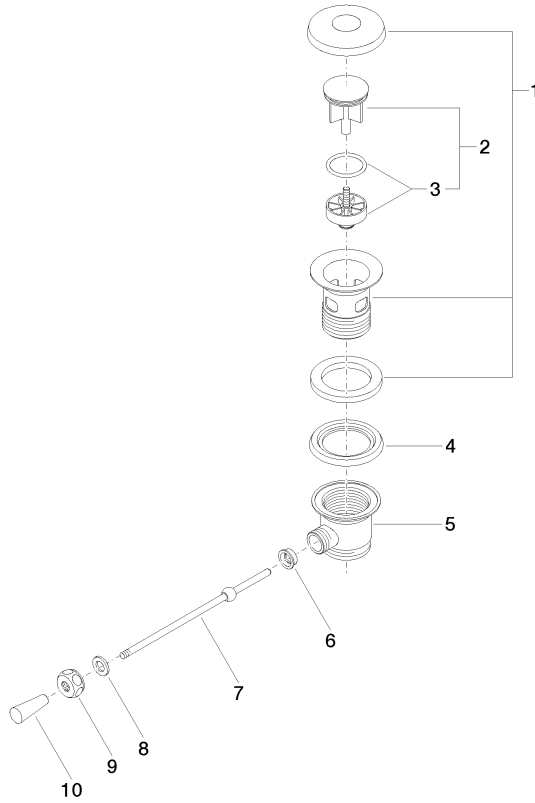

Basin Waste 1 1/4" - Champagne (22kt Gold)

IMO

10 300 970

- length of knee lever 185 mm
- Only suitable for basins with an overflow.

Fits: IMO, LULU, MADISON, MEM, TARA, CL.1, LISSÉ, VAIA, META, CYO

	Champagne (22kt Gold)	10 300 970-47
	Chrome	10 300 970-00
	Brushed Platinum	10 300 970-06
	Platinum	10 300 970-08
	Durabross (23kt Gold)	10 300 970-09
	Dark Chrome	10 300 970-19
	Light Gold	10 300 970-26
	Brushed Light Gold	10 300 970-27
	Brushed Durabross (23kt Gold)	10 300 970-28
	Matte Black	10 300 970-33
	Brushed Bronze	10 300 970-42
	Brushed Champagne (22kt Gold)	10 300 970-46
	Brushed Chrome	10 300 970-93
	Brushed Dark Platinum	10 300 970-99

10 300 970

10 300 970

Parts for other finishes can be found here: [Chrome](#)

Spare parts list

No.	Item Number	Name	Quantity used	Delivery time
1	90 11 01 026 00-47	cup	1	30
2	04 31 20 016 00-47	plug	1	30
3	04 28 10 026 00 90	accessories	1	2
4	09 14 03 025 90	seal	1	2
5	09 11 01 023-47	cup	1	30
6	09 14 05 040 90	seal	1	2
7	09 31 09 055-47	pull-rod	1	30
8	09 30 11 049 90	disc	1	2
9	09 23 30 003-47	nut	1	30
10	09 20 01 040-47	handle	1	30